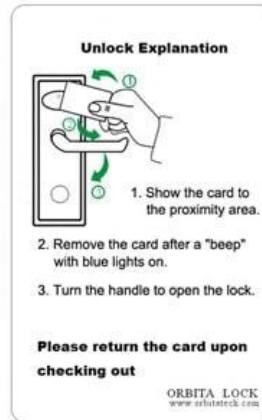

Сопутствующие товары

Энкодер
SmartCard Reader
D3

Чип-карта Mifare
чистая

Энергосберегающее
устройство ESS-40:
управление светом
в номере